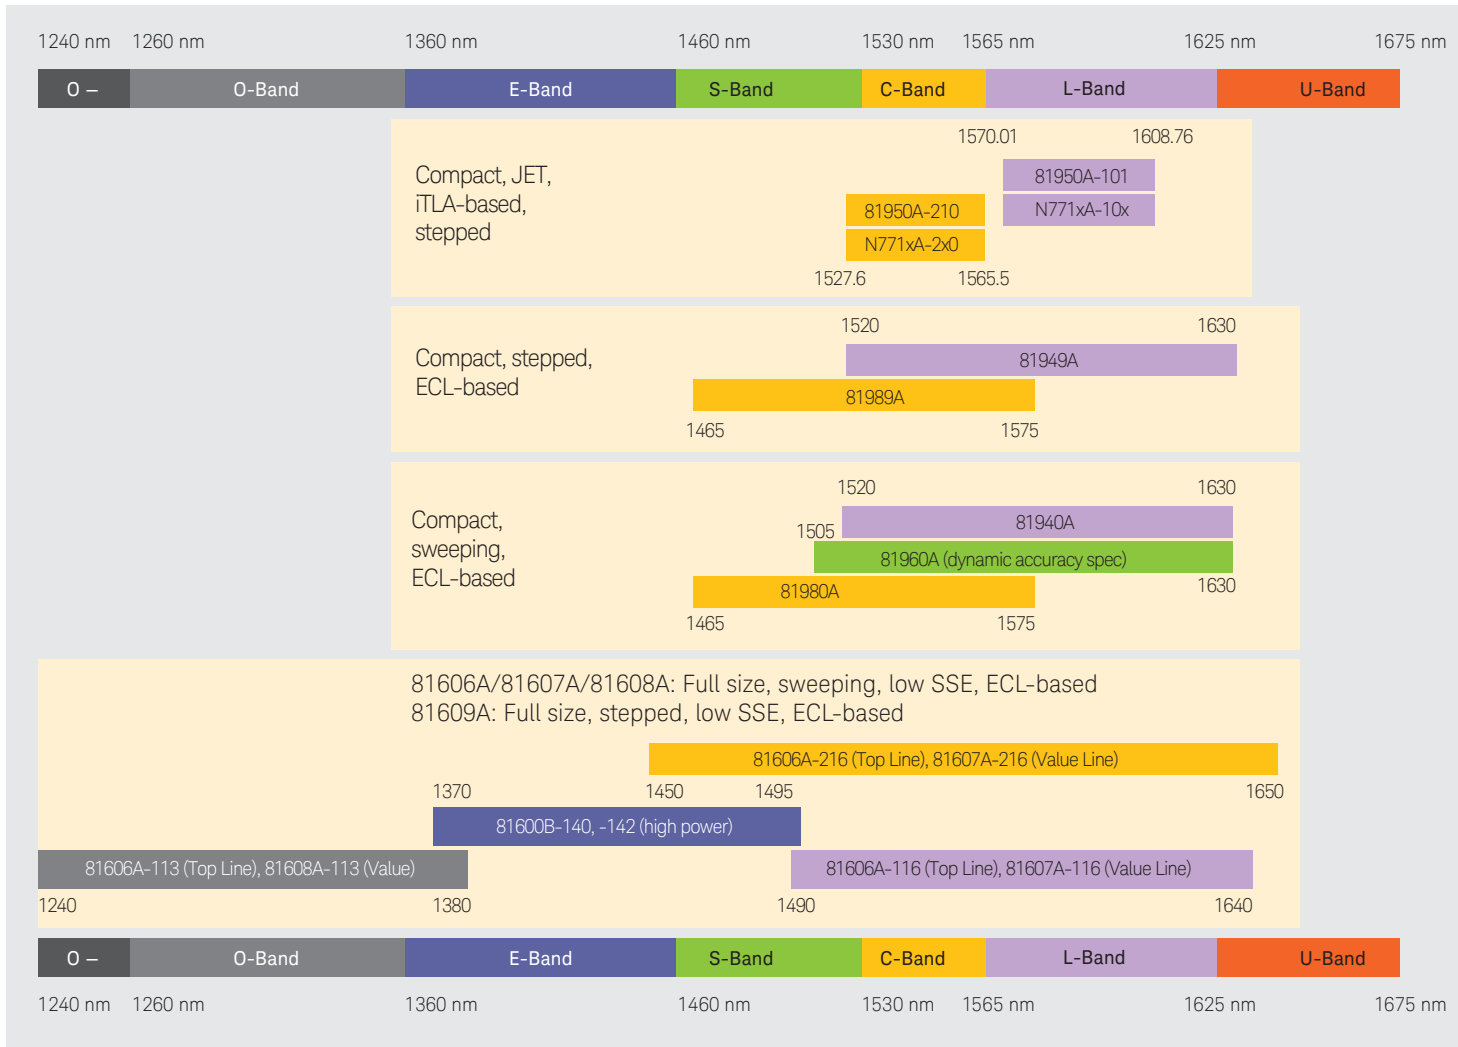

# Selection Guide

## Keysight Tunable Laser Source Families

8164B

[www.keysight.com/find/tls](http://www.keysight.com/find/tls)

Unlocking Measurement Insights

This information is subject to change without notice.  
© Keysight Technologies, 2013 - 2016  
Published in USA, February 26, 2016  
5991-2372EN  
[www.keysight.com](http://www.keysight.com)